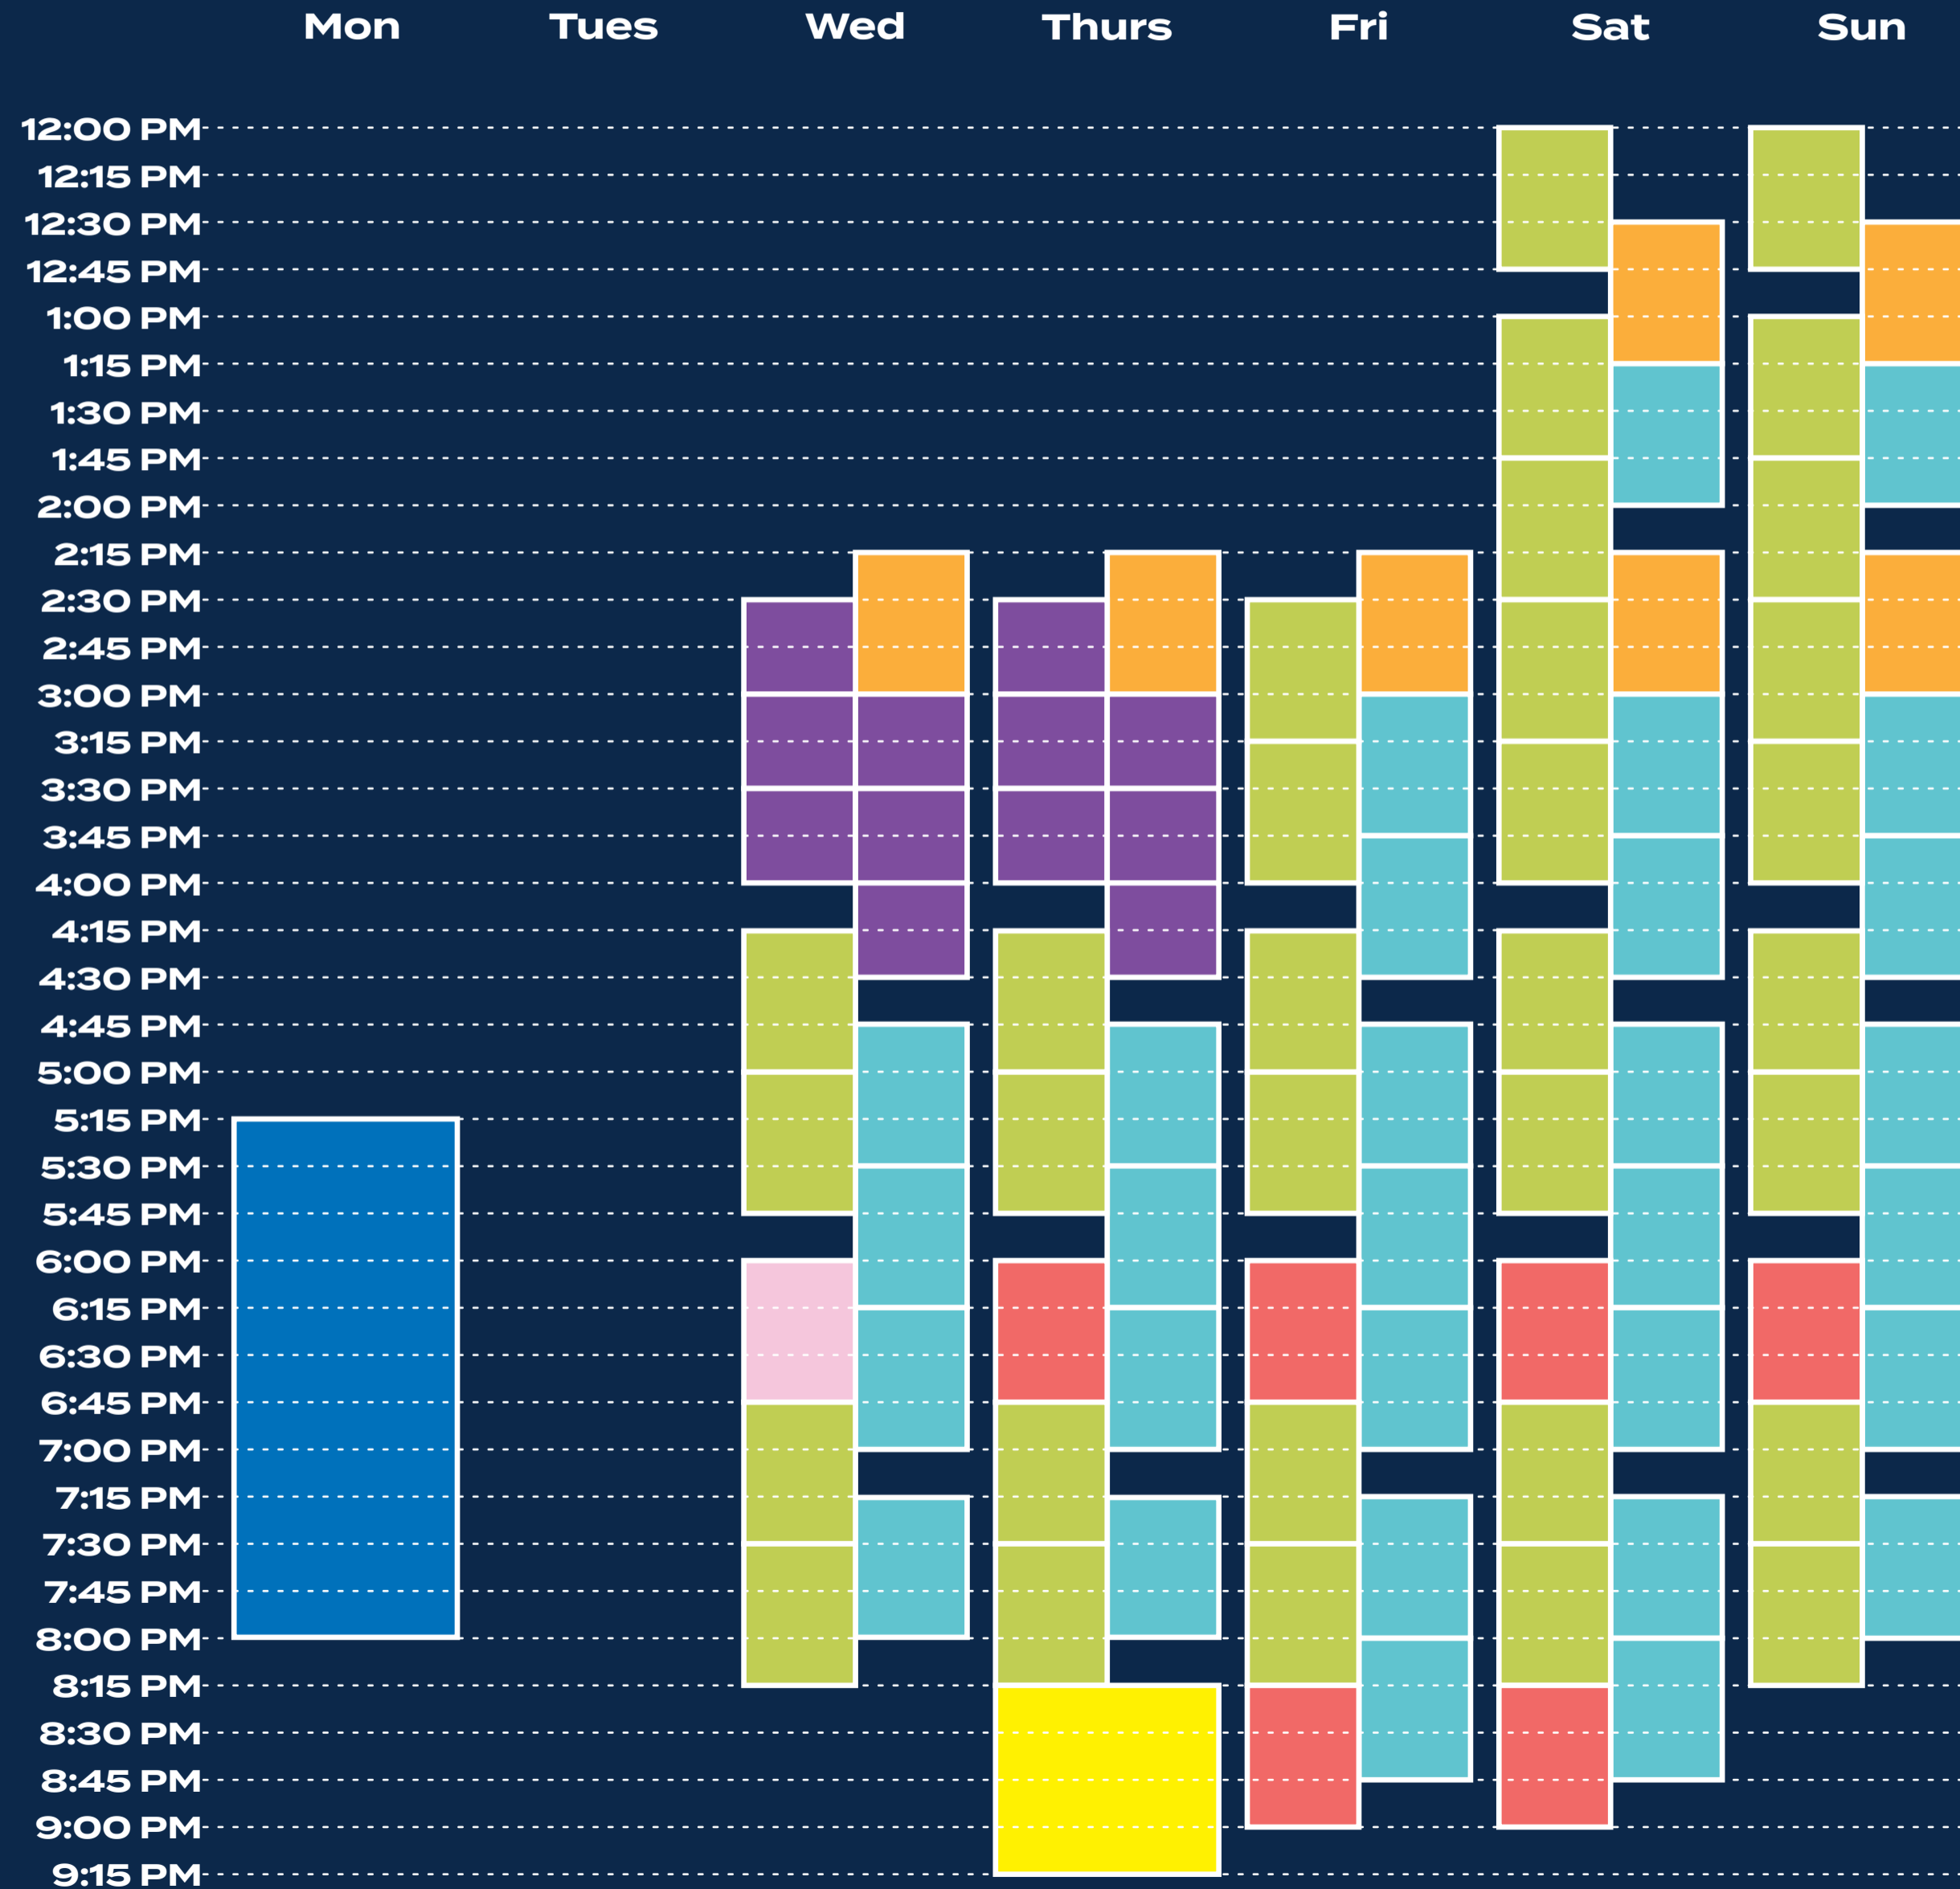

# THE LINEUP

WAI KAI ~ OAHU

EFFECTIVE:  
MAY 01, 2024

**CLICK TO BOOK!**